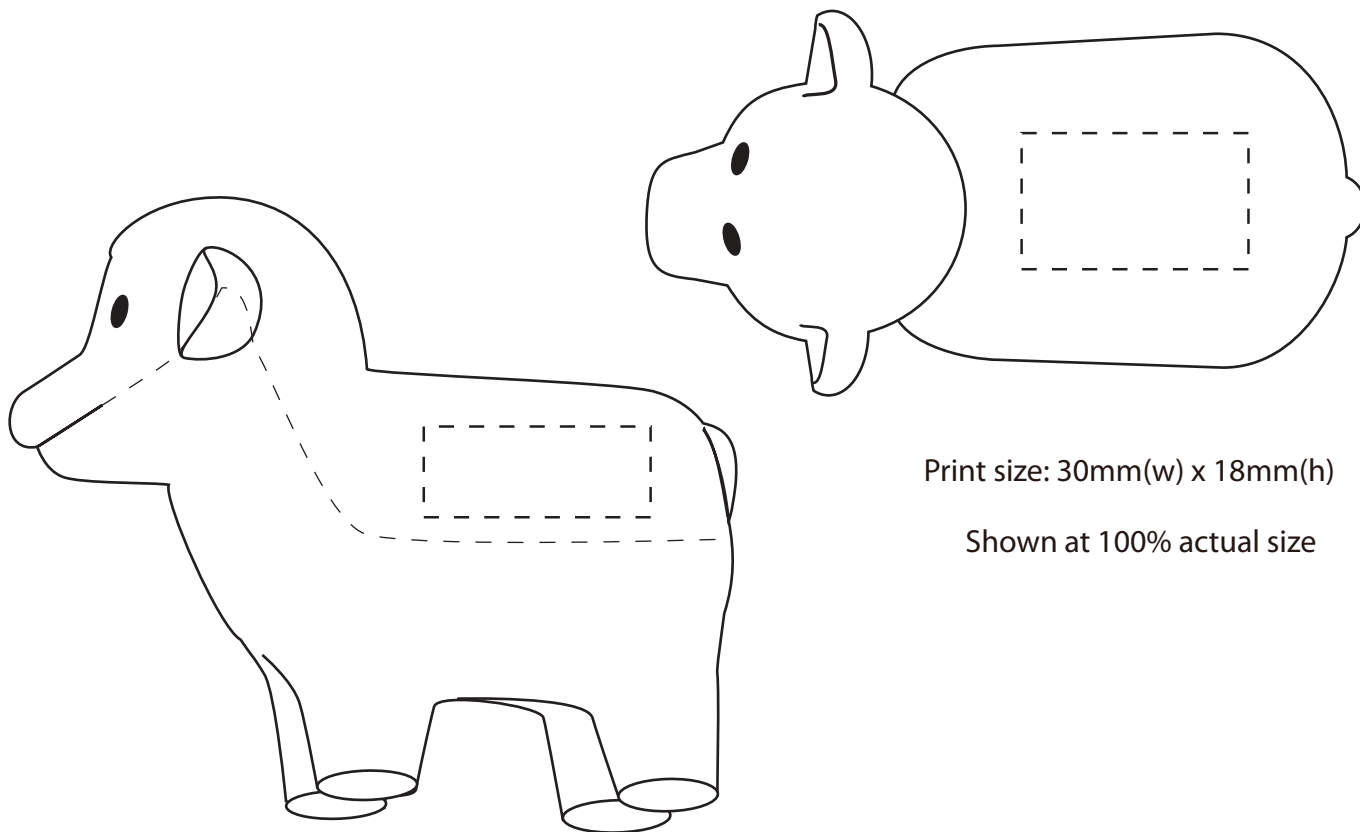

Product: PXR191  
Product Size: 49x103x81mm  
Decoration Options: Print

Print size: 30mm(w) x 18mm(h)

Shown at 100% actual size

Print size: 30mm(w) x 12mm(h)

Shown at 100% actual size