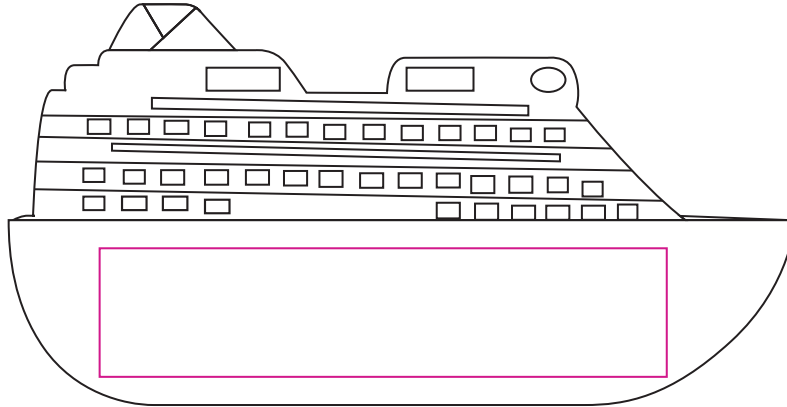

Product: PXR146
Product Size: 104mm(w) x 53mm(h) x 51mm(d)

Decoration Options:

Product size:104mm(w) x 53mm(h) x 51mm(d)

Print size:75mm(w) x 17mm(h)

Shown at 100% actual size