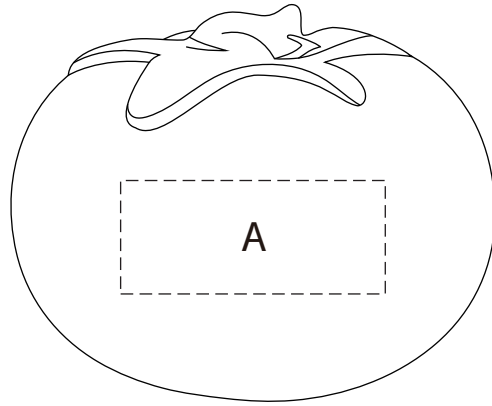

Product: PXR105
Product Size: 64x64x47mm
Decoration Options:

Shown at 100% actual size
A: Print size:35mm(w) x 15mm(h)