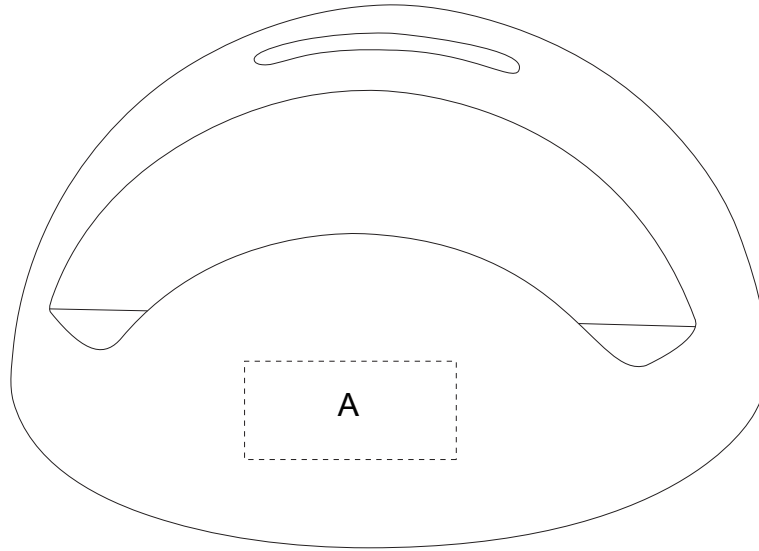

Product: PXM4221
Product Size: dia.100x50mm
Decoration Options:

A:Print size: 28mm(w) x 13mm(h)
Shown at 100% actual size