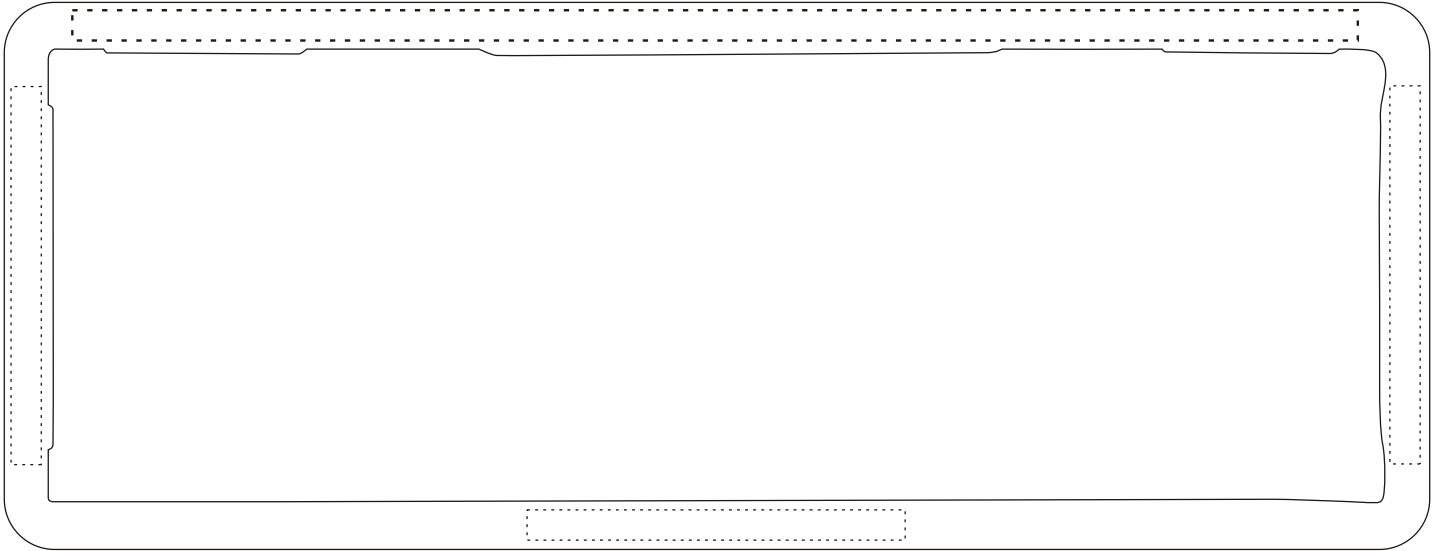

Product: PXL050
Product Size: 377mm(W)x144.6mm(H)
Decoration Options:

Shown at 50% actual size

Top print size: 8mm(w) x 340mm(h)

Bottom print size: 8mm(w) x 100mm(h)

left print size: 8mm(w) x 100mm(h)

Right print size: 8mm(w) x 100mm(h)