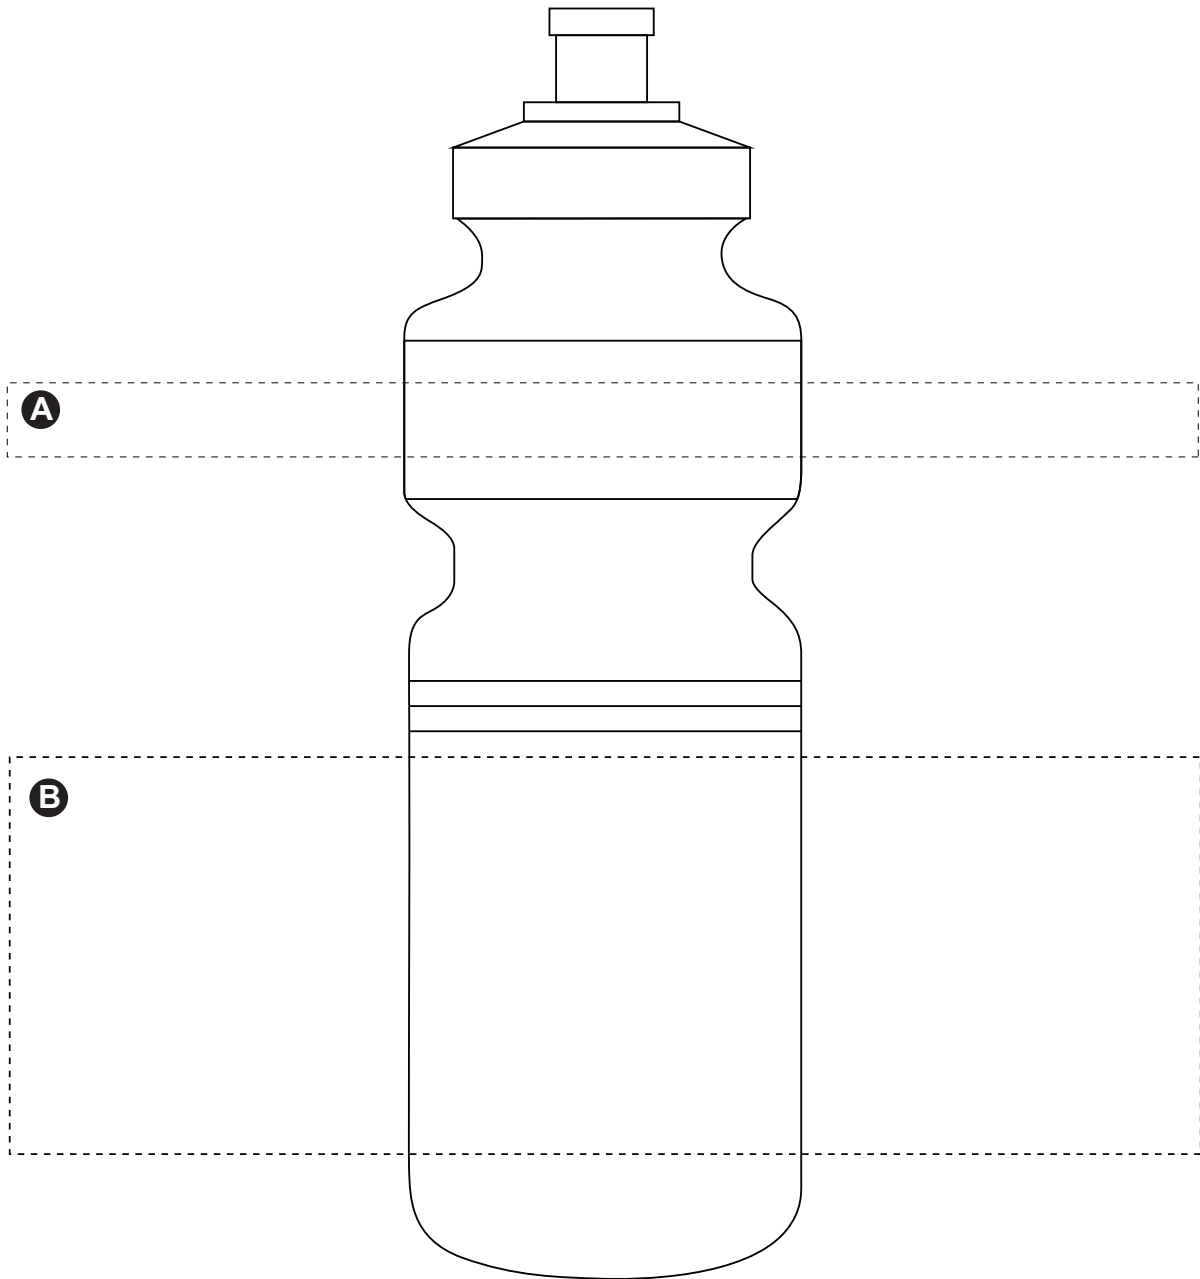

Product: PXD012
Product Size: 75mm(w)×240mm(h)
Decoration Options: Print

Print size: A: 225mm(W) x 14mm(H)
B: 225mm(W) x 75mm(H)

Shown at 70% actual size