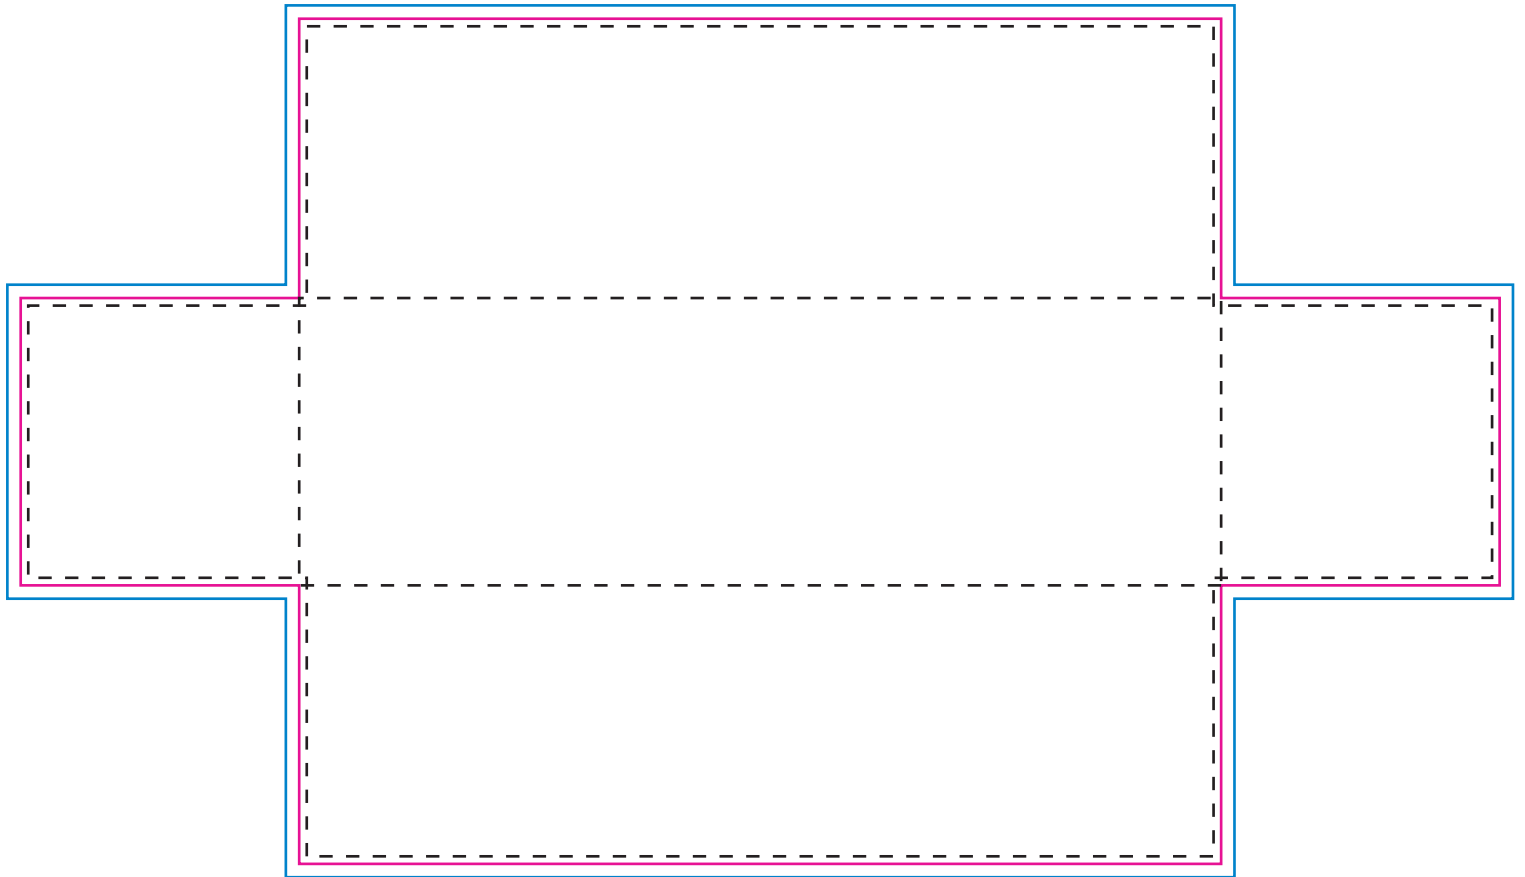

Product: POS21  
Product Size: 3911.5mm(W)x2235.2mm(H)  
Decoration Options:

— Knife line  
— Bleed line

Print size: 3911.5mm(W)x2235.2mm(H)  
Shown at 5% actual size