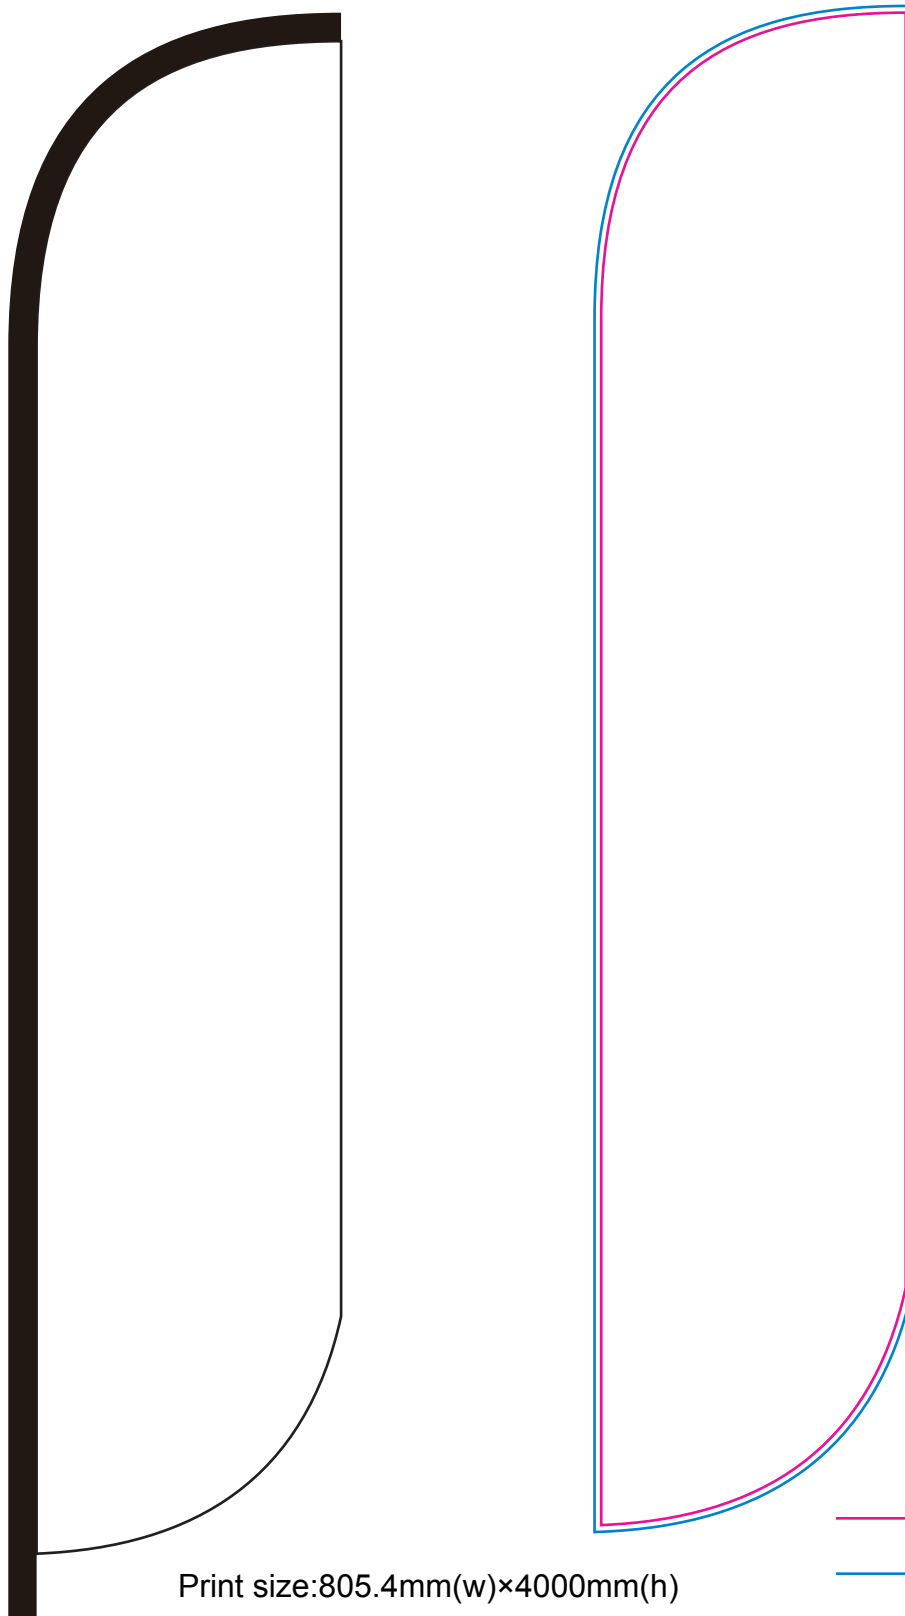

Product: POS06
Product Size: 805.4mm(W)x4000mm(H)
Decoration Options:

Print size:805.4mm(w)×4000mm(h)

Shown at 5% actual size

— Knife line
— Bleed line