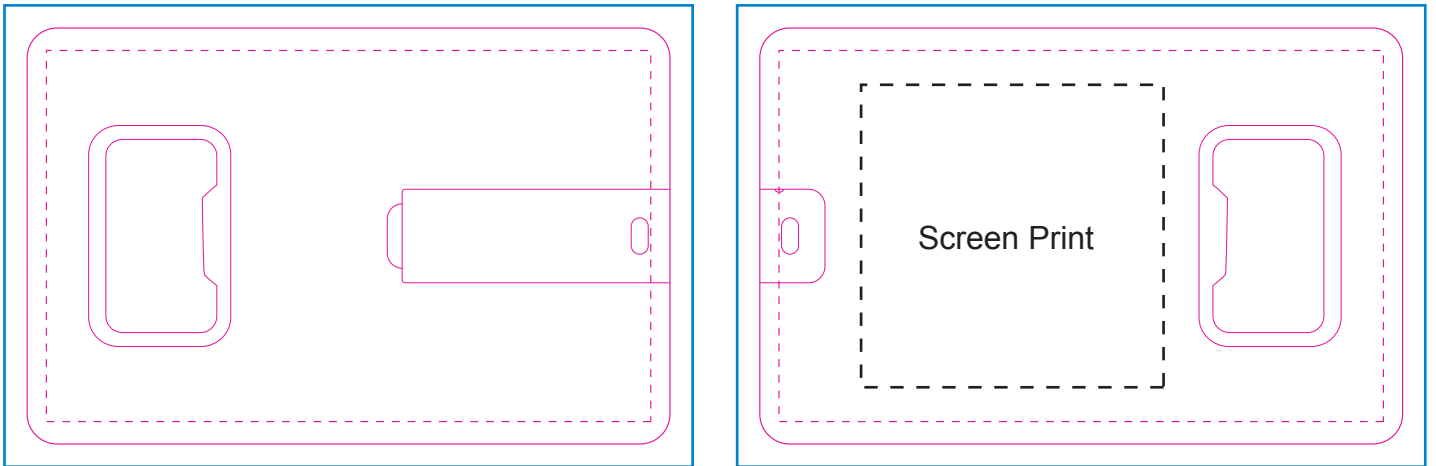

Product: PCU935
Product Size: 85mm(W)x55mm(H)
Decoration Options: Screen Print, Full colour print

— Knife line
— Bleed line

Full colour print size:85mm(w) x 55mm(h)
Screen Print size:40mm(w) x 40mm(h)
Shown at 100% actual size