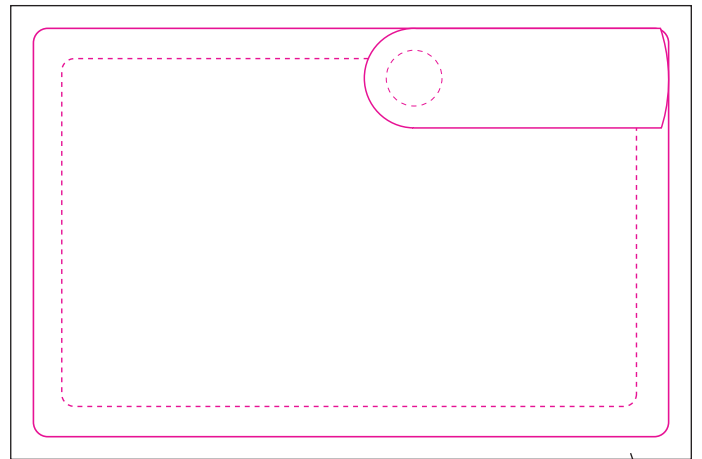

Product:PCU894
Product Size:84x54x4mm
Decoration Options:

Front

Back

— Knife line

Bleed area

Print size: 84mm(w) x 54mm(h)
Shown at 100% actual size