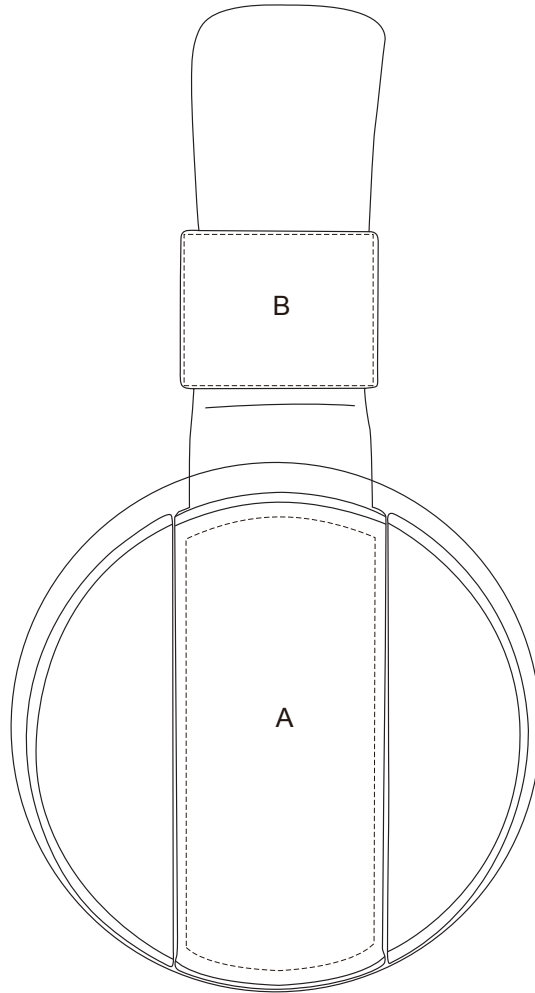

Product: PCT181  
Product Size: 145x175x70mm  
Decoration Options: Print, Engrave

Shown at 100% actual size

A: Print size: 25mm(w) x 60mm(h)

B: Print size: 25mm(w) x 20mm(h)