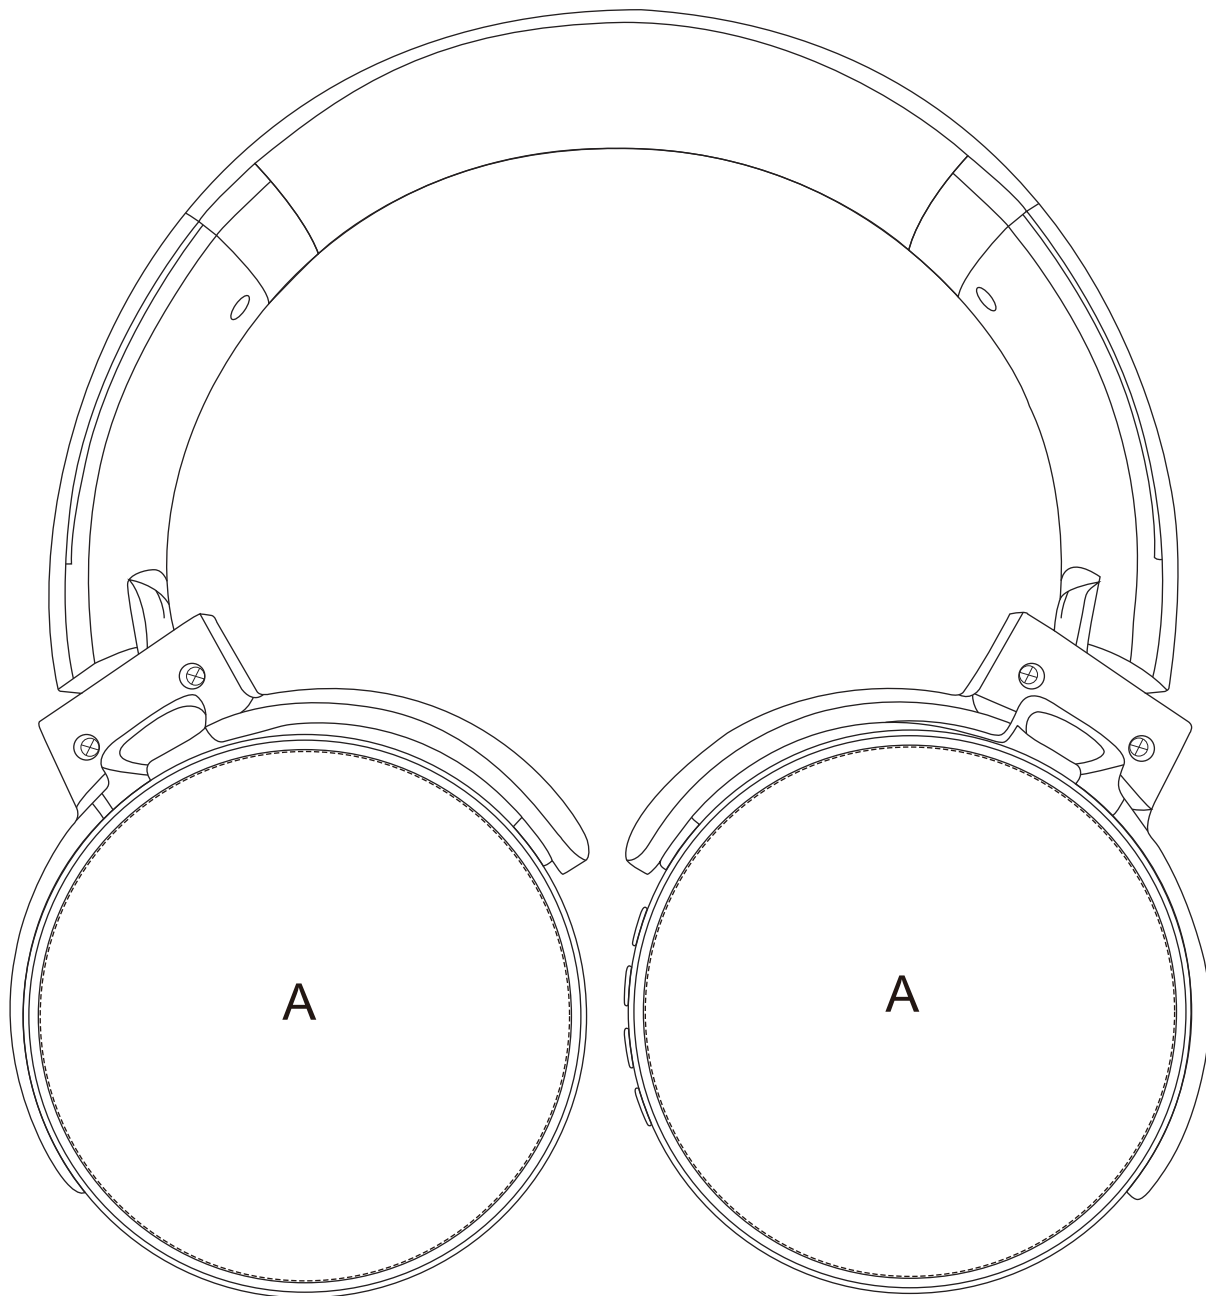

Product: PCT180
Product Size: 165x35x180mm
Decoration Options: Print, Engrave

Shown at 100% actual size
A: Print size: 70mm(w) x70mm(h)