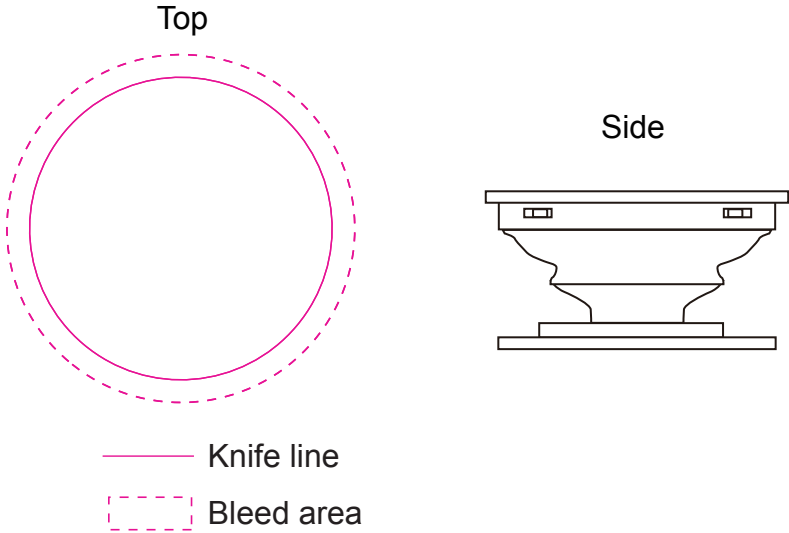

Product: PCT166
Product Size: 40mm X 20mm
Decoration Options: Print

Print size: 40mm(w) x 40mm(h)
Shown at 100% actual size