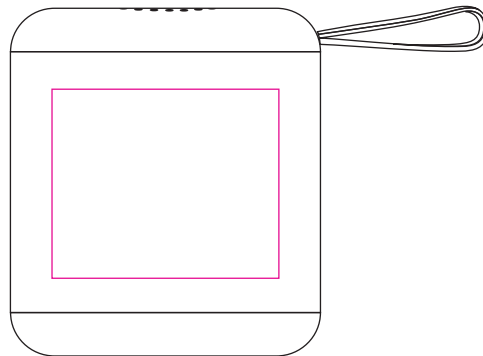

Product: PCT137

Product Size: 41mm(w)x41mm(h)x46mm(d)

Decoration Options: Screen Print, colour print

Print

Left side

Print size: 30mm(w) x25mm(h)

Shown at 100% actual size

Front

Print size: 30mm(w) x25mm(h)

Shown at 100% actual size

Right side

Print size: 30mm(w) x25mm(h)

Shown at 100% actual size