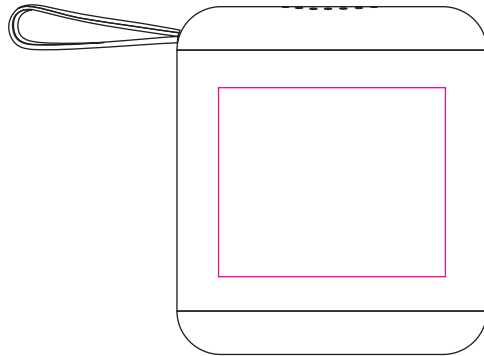

Product: PCT137

Product Size: 41mm(w)x41mm(h)x46mm(d)

Decoration Options: Screen Print, colour print

Print

Left side

Print size: 30mm(w) x25mm(h)

Shown at 100% actual size

Front

Print size: 30mm(w) x25mm(h)

Shown at 100% actual size

Right side

Print size: 30mm(w) x25mm(h)

Shown at 100% actual size