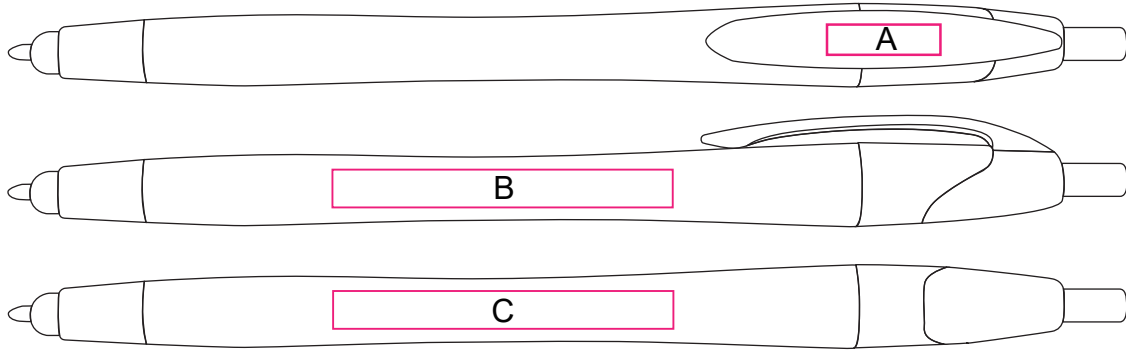

Product: PCS040
Product Size: 148mm(W)x 11mm(H)
Decoration Options: Print

Shown at 100% actual size

Print size: A:15mm(W) x 4mm(H)

B/C: 45mm(W) x 5mm(H)