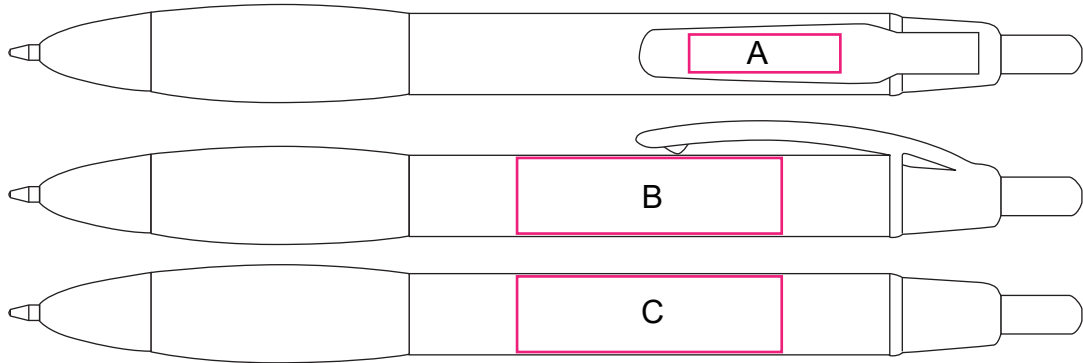

Product: PCS039
Product Size: 141mm(W)x 13mm(H)
Decoration Options: Print

Shown at 100% actual size

Print size: A: 20mm(W) x 5mm(H)

B/C: 35mm(W) x 10mm(H)