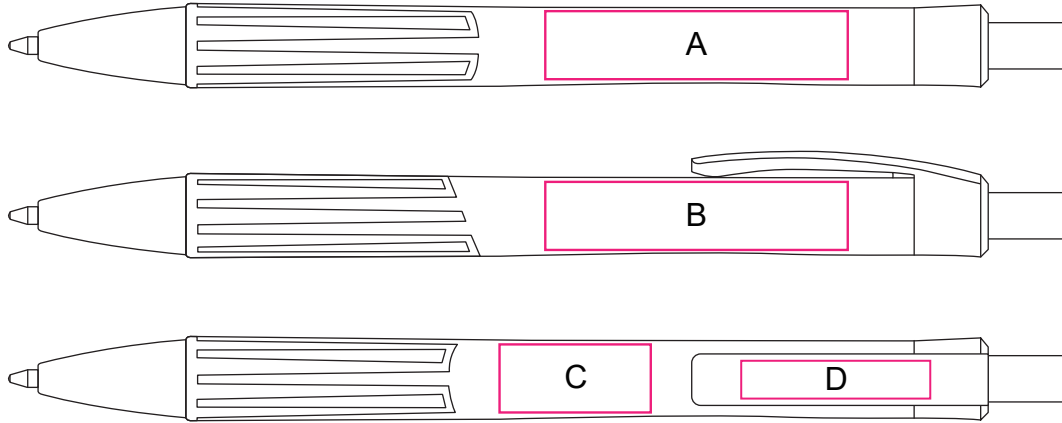

Product: PCS038
Product Size: 140mm(W)x 10.3mm(H)
Decoration Options: Print

Shown at 100% actual size

Print size: A/B: 40mm(W) x 9mm(H)
C: 20mm(W) x 9mm(H)
D: 25mm(W) x 5mm(H)