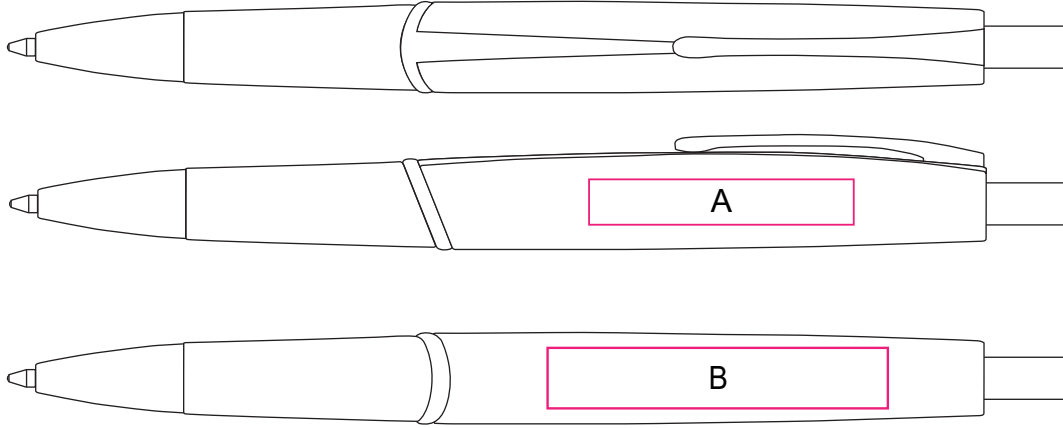

Product: PCS030
Product Size: 140mm(W)x 12mm(H)
Decoration Options: Print

Shown at 100% actual size

Print size: A: 35mm(W) x 6mm(H)

B: 45mm(W) x 8mm(H)