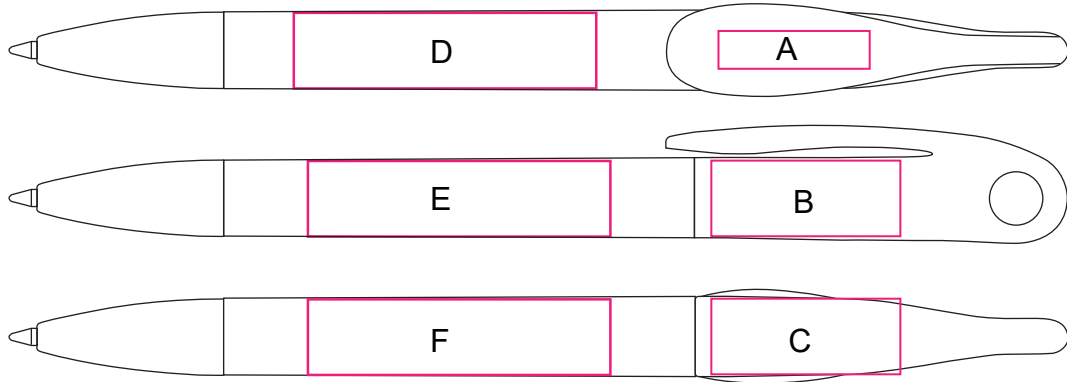

Product: PCS029
Product Size: 140mm(W)x 10.8mm(H)
Decoration Options: Print

Shown at 100% actual size

Print size: A: 20mm(W) x 5mm(H)
B/C: 25mm(W) x 10mm(H)
D/E/F: 40mm(W) x 10mm(H)