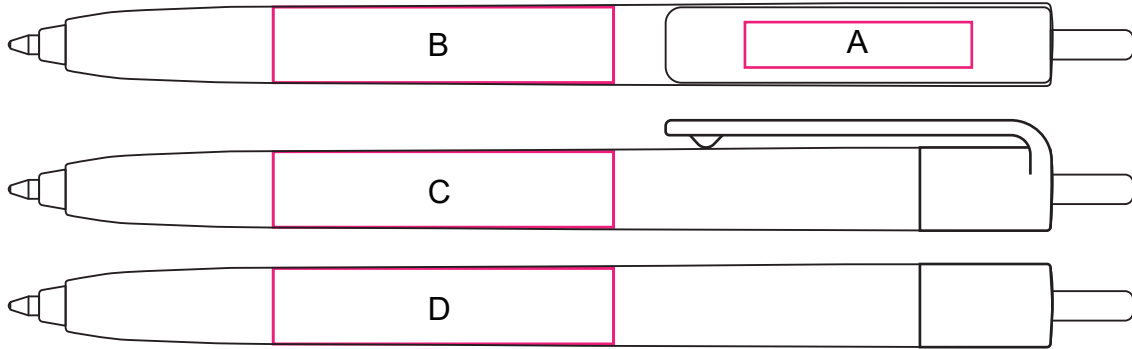

Product: PCS023
Product Size: 145mm(W)x 11mm(H)
Decoration Options: Print

Shown at 100% actual size

Print size: A: 30mm(W) x 6mm(H)

B/C/D: 45mm(W) x 10mm(H)