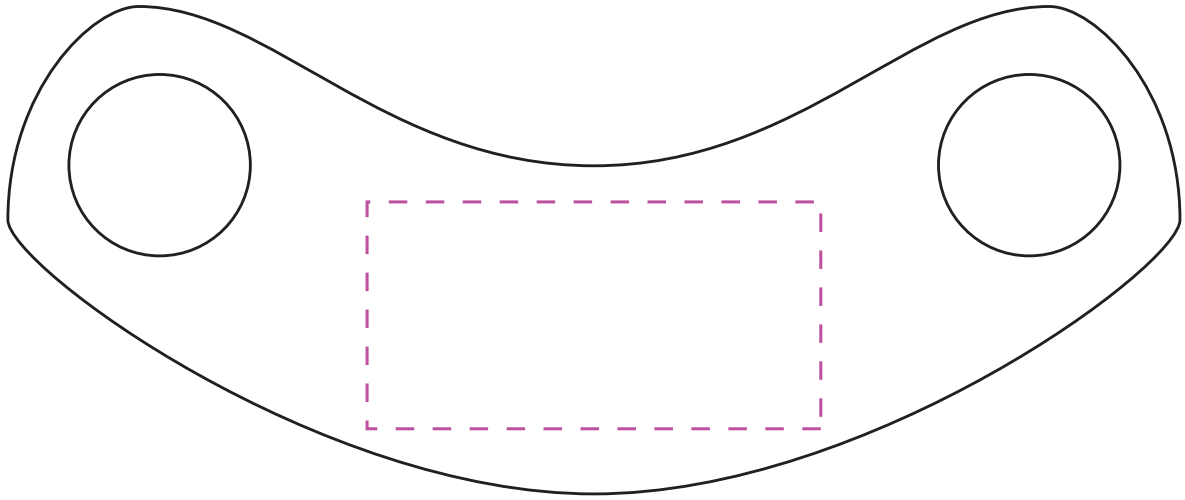

Product:PCPT001

Product Size: 1:155x43mm;

2:101x26mm

3:83x21mm

Decoration Options:Print

1:Print size: 60mm(w) x 30mm(h)

2:Print size: 40mm(w) x 20mm(h)

3:Print size: 30mm(w) x 10mm(h)

Shown at 100% actual size