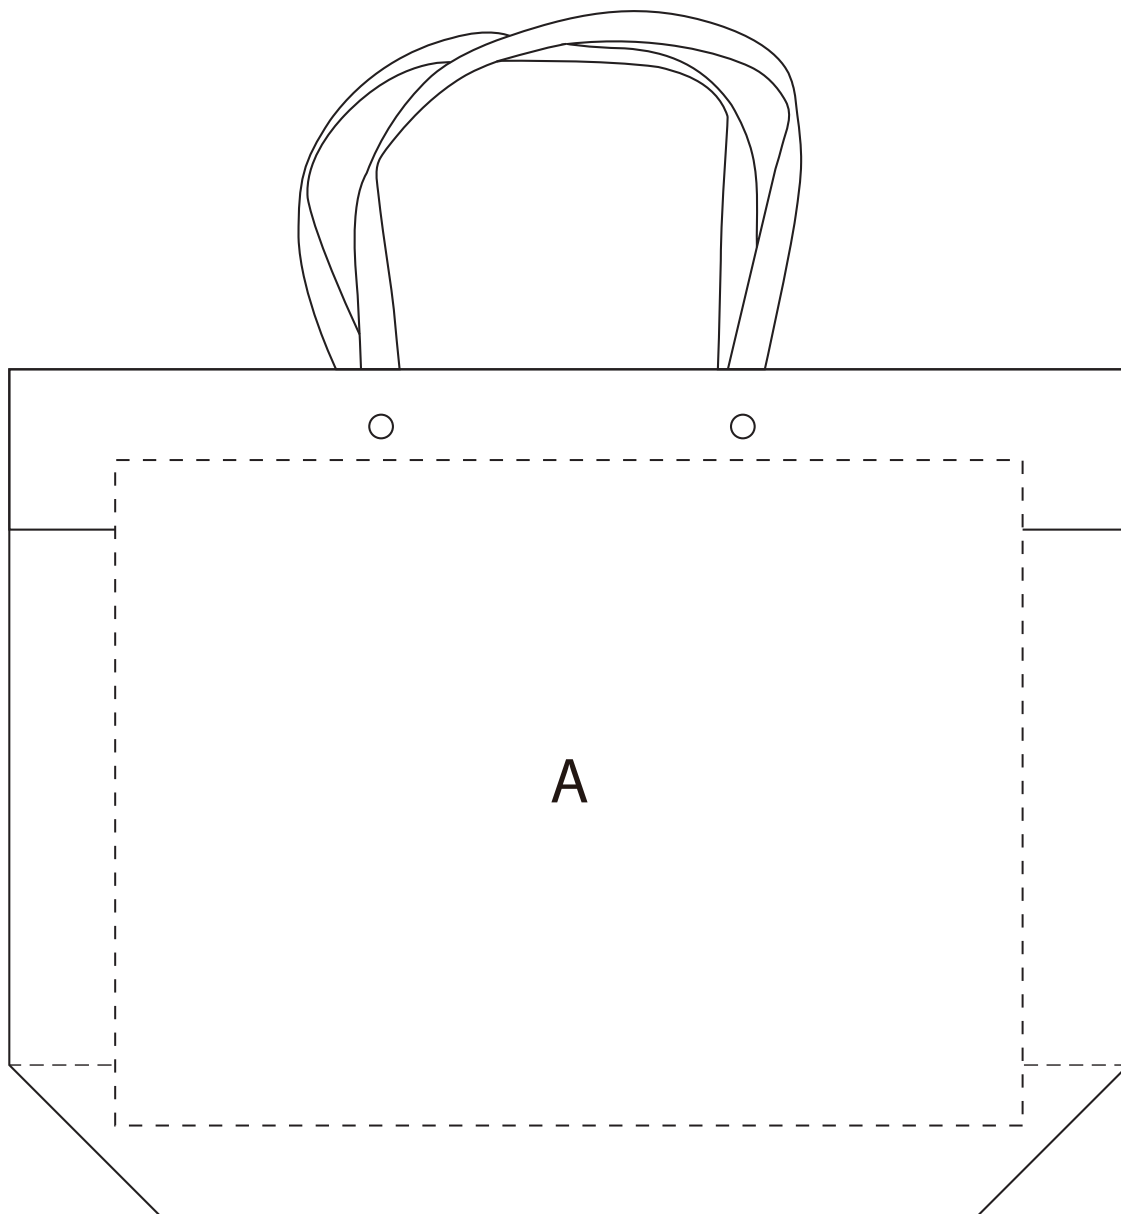

Product: PCPB141  
Product Size: 370(L) x 280(H) x 100(W) mm  
Decoration Options:

Shown at 40% actual size  
A: Print size: 300mm(w) x220mm(h)