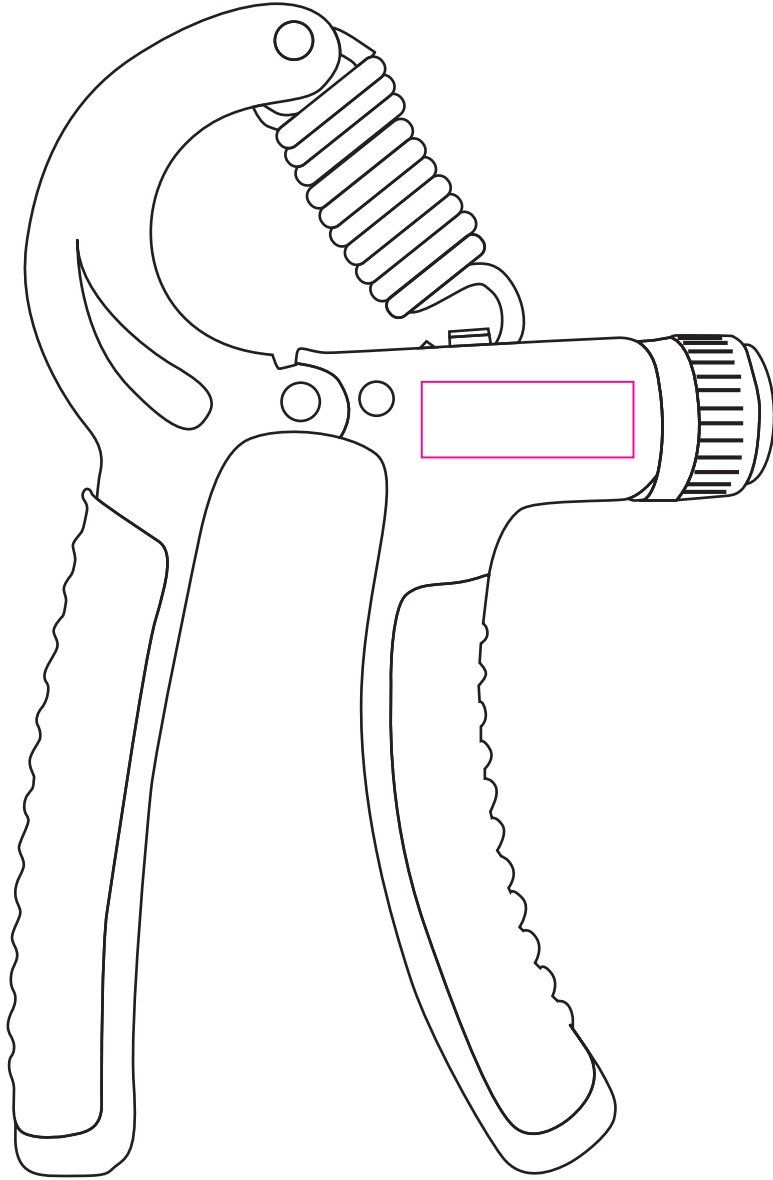

Product:PCH250
Product Size: 155mm(w)×100mm(h)
Decoration Options:

Print size:28mm(w)×10mm(h)

Shown at 100% actual size