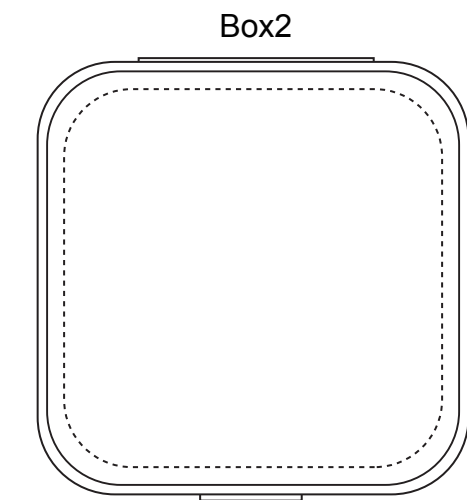

Product: PCH019
 Product Size: Straw: 25(h) x 1.1(w)cm, Cleaning brush: 25cm, Satin pouch: 30 x 13cm, Box1:63*65mm, Box2:57*57mm, White cardboard (bent):125*260*14mm, White cardboard (straight):70*260*14mm
 Decoration Options: Print

* For better printing results,
 we suggest printing with
 only one logo on this item.

Shown at 50% actual size

Print size: Straw: The entire length and 4mm width
 Satin pouch: 20cm(w) x 8cm(h)

Print size: 65mm(W) x 130mm(H)
 Shown at 60% actual size

Box1
 Print size: 50mm(W) x 50mm(H)
 Shown at 100% actual size

Box2
 Print size: 50mm(W) x 50mm(H)
 Shown at 100% actual size

White cardboard (bent):Screen print
 Print size: 65mm(W) x 130mm(H)
 Shown at 70% actual size

White cardboard (straight):Screen print
 Print size: 35mm(W) x 130mm(H)
 Shown at 70% actual size

White cardboard (bent):CMYK
 Print size: 313mm(W) x 381mm(H)
 Shown at 60% actual size

White cardboard (straight):CMYK
 Print size: 193mm(W) x 381mm(H)
 Shown at 60% actual size