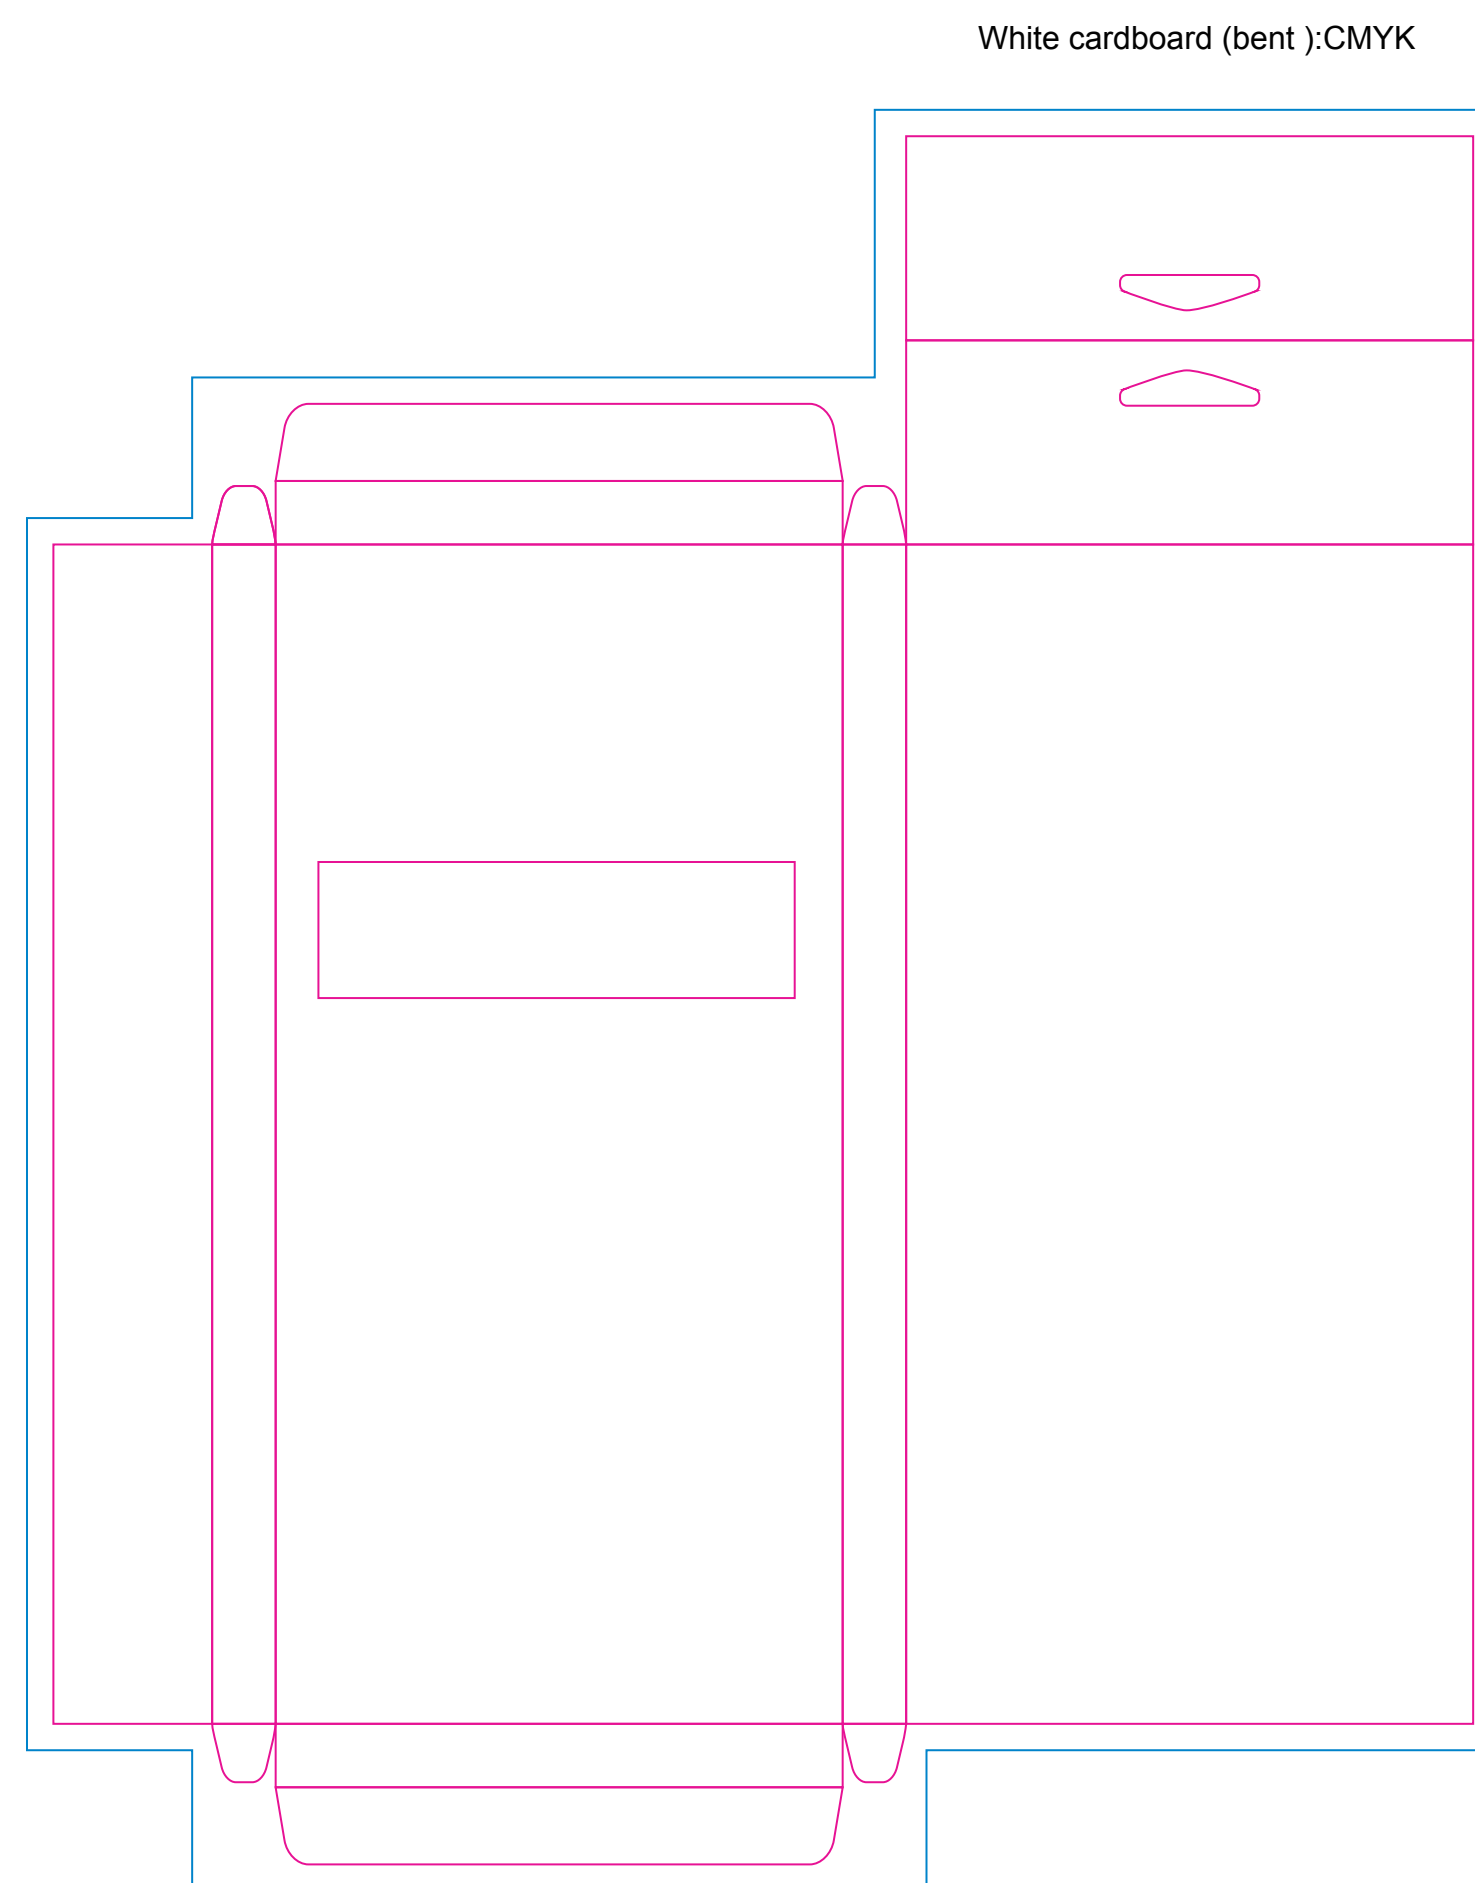

Product: PCH019
 Product Size: Straw: 25(h) x 1.1(w)cm, Cleaning brush: 25cm, Satin pouch: 30 x 13cm, Box1:63*65mm, Box2:57*57mm, White cardboard (bent):125*260*14mm, White cardboard (straight):70*260*14mm
 Decoration Options: Print

* For better printing results,
 we suggest printing with
 only one logo on this item.

Shown at 50% actual size

Print size: Straw: The entire length and 4mm width
 Satin pouch: 20cm(w) x 8cm(h)

Print size: 65mm(W) x 130mm(H)
 Shown at 60% actual size

Box1
 Print size: 50mm(W) x 50mm(H)
 Shown at 100% actual size

Box2
 Print size: 50mm(W) x 50mm(H)
 Shown at 100% actual size

White cardboard (bent):Screen print
 Print size: 65mm(W) x 130mm(H)
 Shown at 70% actual size

White cardboard (straight):Screen print
 Print size: 35mm(W) x 130mm(H)
 Shown at 70% actual size

White cardboard (bent):CMYK
 Print size: 313mm(W) x 381mm(H)
 Shown at 60% actual size

White cardboard (straight):CMYK
 Print size: 193mm(W) x 381mm(H)
 Shown at 60% actual size