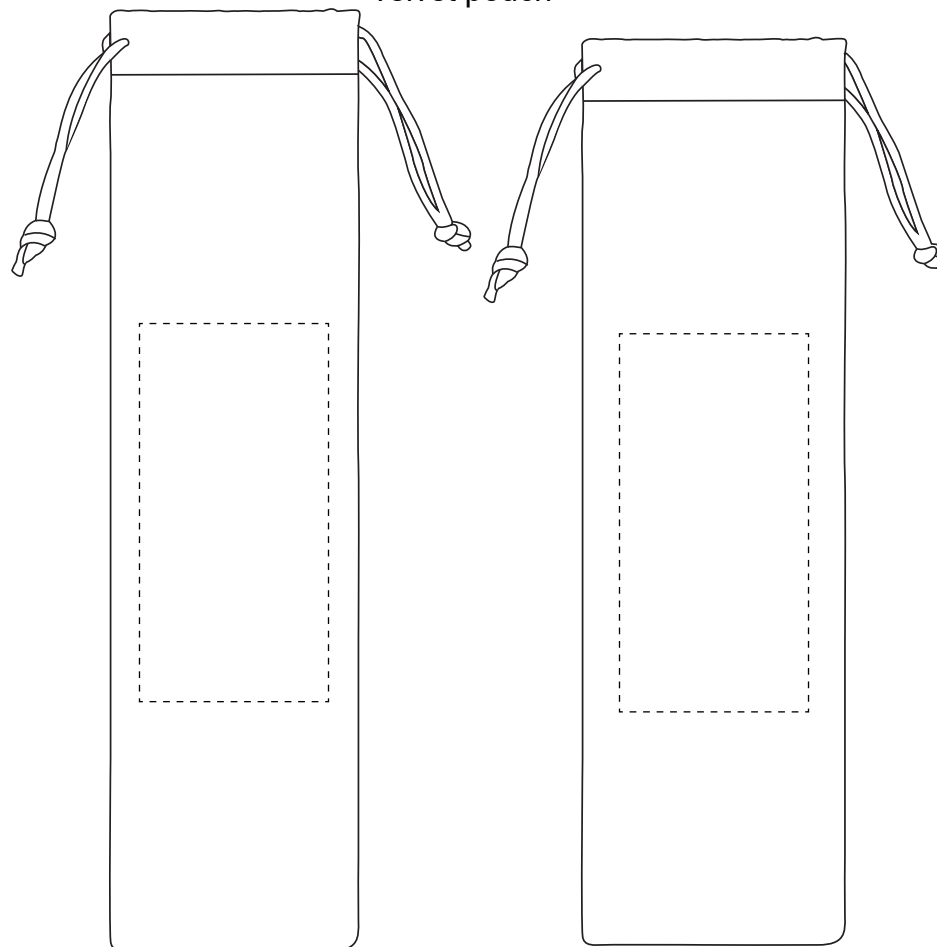

Product: PCH016  
 Product Size: Calico pouch: 66mm(W)x249mm(H), Linen pouch: 70mm(W)x240mm(H), velvet pouch: 70mm(W)x240mm(H), 1: 6mm(W)x 215mm(H), 2: 6mm(W)x 266.7mm(H), 3: 6mm(W)x 207mm(H), 4: 6mm(W)x 259.3mm(H)

Decoration Options:

Shown at 50% actual size

Print size: 4mm(W)x 50mm(H)

Print area: The entire length of straw

**\*Please note that standard print is one position only.**

Shown at 100% actual size

① Product size: 10mm(W)x 175mm(H)

② Product size: 10mm(W)x 200mm(H)

③ Product size: 10mm(W)x 241mm(H)

velvet pouch

Calico pouch

Linen pouch

Shown at 50% actual size  
 Print size: 50mm(W)x 100mm(H)

Lengthy Pouch Size:  
 70mm(W)x280mm(H)

Linen pouch

Calico pouch

velvet pouch

Shown at 50% actual size  
 Print size: 50mm(W)x 100mm(H)

Small

Shown at 50% actual size  
Print size: 243.3mm(W)x 322mm(H)

Big

Shown at 50% actual size  
Print size: 243.3mm(W)x 372mm(H)