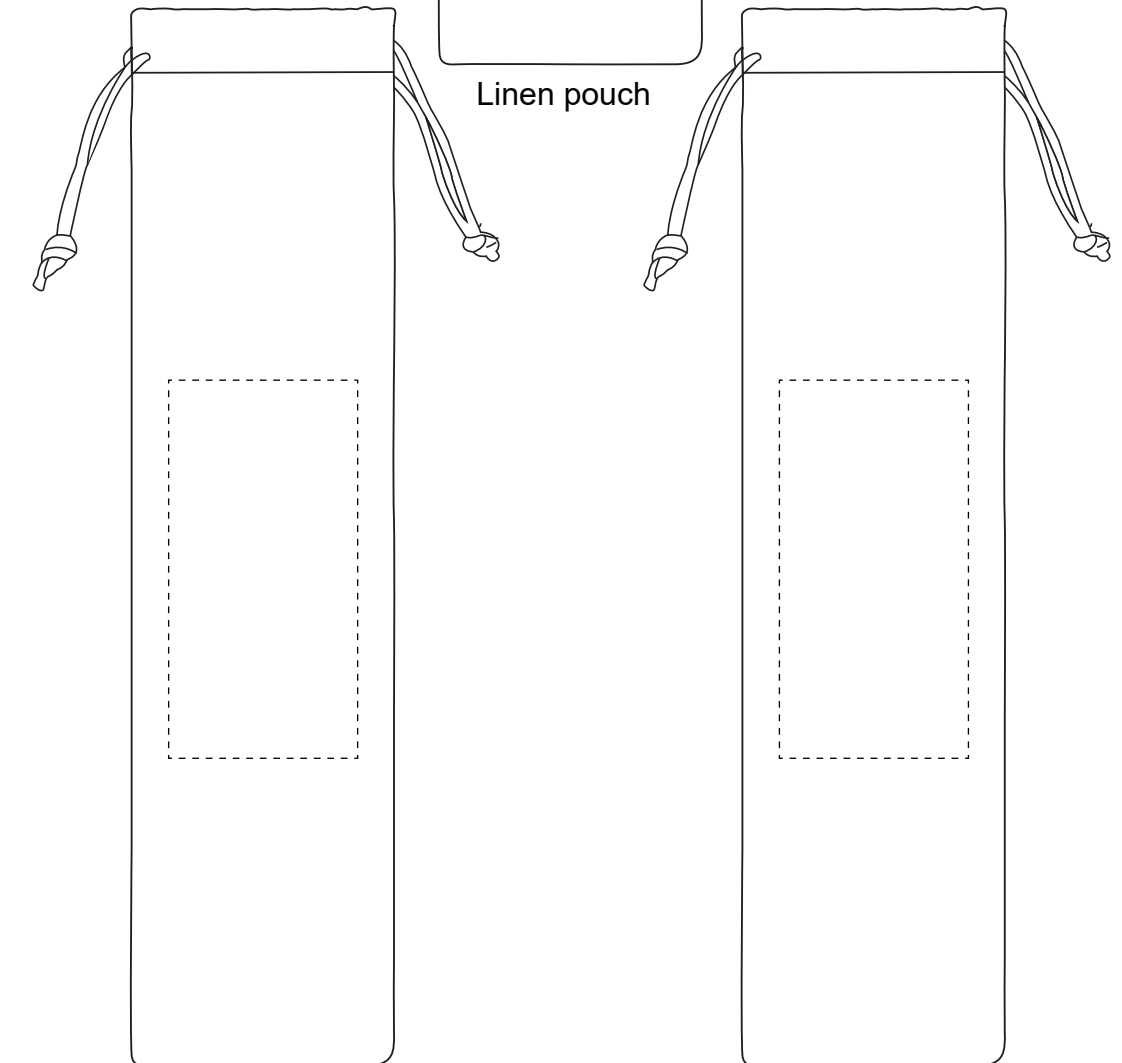

Product: PCH016  
 Product Size: Calico pouch: 66mm(W)x249mm(H), Linen pouch: 70mm(W)x240mm(H), velvet pouch: 70mm(W)x240mm(H), 1: 6mm(W)x 215mm(H), 2: 6mm(W)x 266.7mm(H), 3: 6mm(W)x 207mm(H), 4: 6mm(W)x 259.3mm(H)

Decoration Options:

Shown at 50% actual size

Print size: 4mm(W)x 50mm(H)

Print area: The entire length of straw

**\*Please note that standard print is one position only.**

Shown at 100% actual size

① Product size: 10mm(W)x 175mm(H)

② Product size: 10mm(W)x 200mm(H)

③ Product size: 10mm(W)x 241mm(H)

velvet pouch

Calico pouch

Linen pouch

Shown at 50% actual size  
 Print size: 50mm(W)x 100mm(H)

Lengthy Pouch Size:  
 70mm(W)x280mm(H)

Linen pouch

Calico pouch

velvet pouch

Shown at 50% actual size  
 Print size: 50mm(W)x 100mm(H)

Small

Shown at 50% actual size  
Print size: 243.3mm(W)x 322mm(H)

Big

Shown at 50% actual size  
Print size: 243.3mm(W)x 372mm(H)