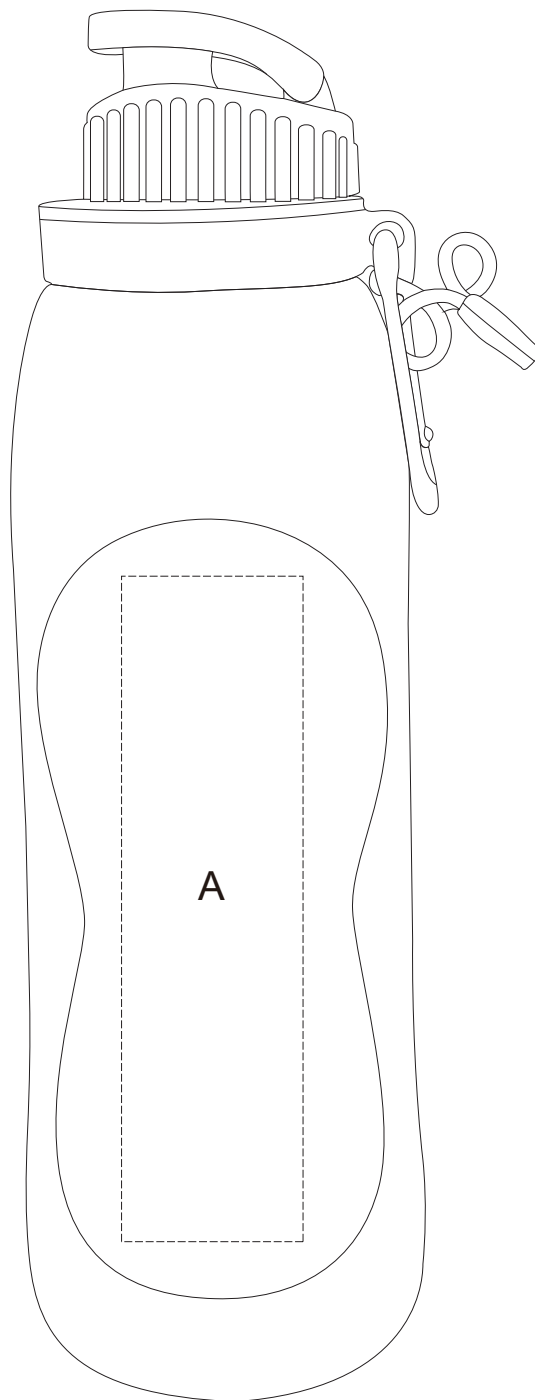

Product: PCD030
Product Size: 70mm(dia)*230mmH
Decoration Options: Print

Shown at 80% actual size

A:Print size: 30mm(w) x110mm(h)