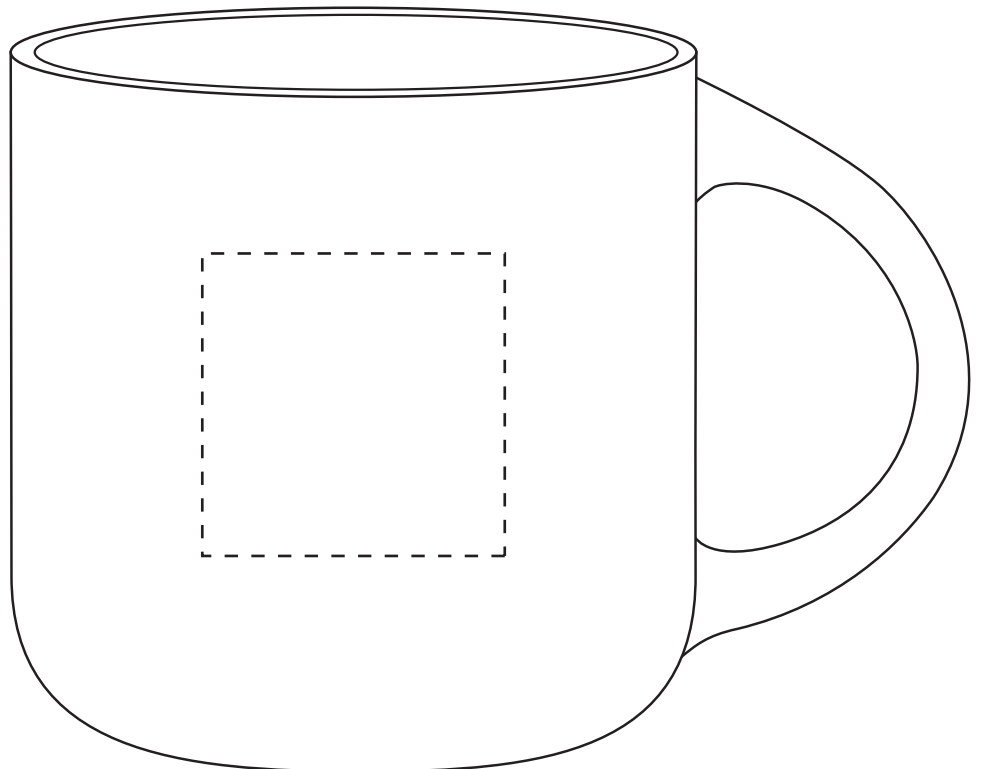

Product: PCCM80A  
Product Size: 90mm(w) x 89mm(h)  
Decoration Options: Print

*wrap print*  
Print area 175× 40mm  
Shown at 100% actual size

Facing Left Hand Drinker

Facing Right Hand Drinker

Artwork must remain in grey section to be centred on the mug

175mm x 40mm

Shown at 50% actual size

Pad print size: 40mm(W) x 40mm(H)

Shown at 100% actual size