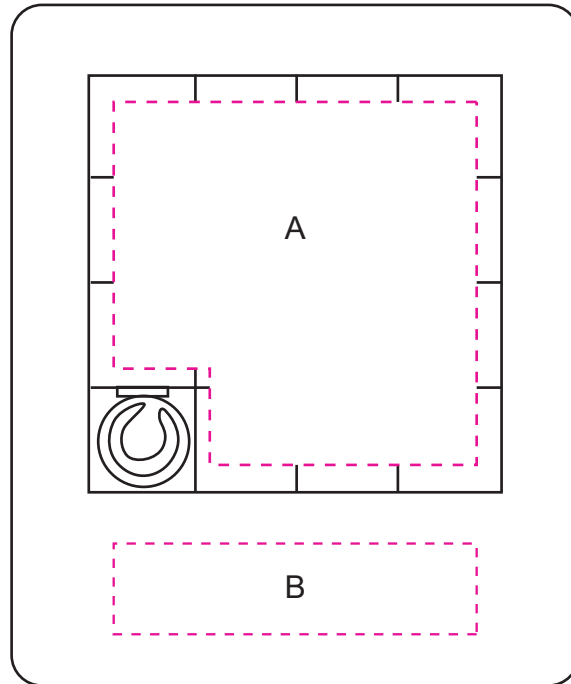

Product: PC1708
Product Size: 75 X 90 X 5 mm
Decoration Options: Print

Shown at 100% actual size

A: Print size:48mm(W) x 48mm(H)

B: Print size:48mm(W) x 12mm(H)