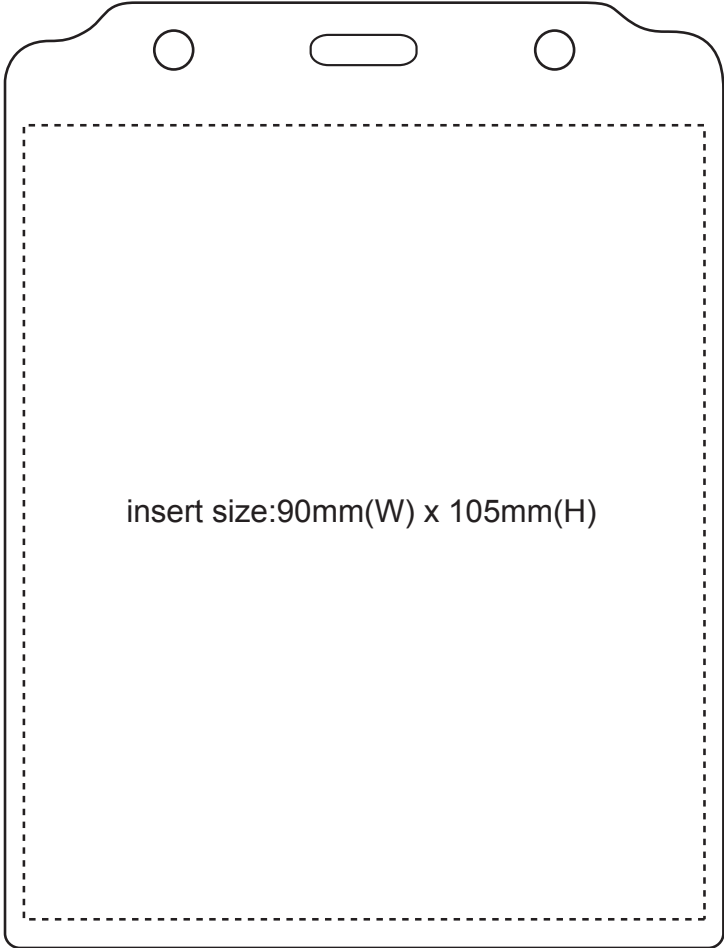

Product: CARD005
Product Size: 95x125 mm
Decoration Options: Print

Shown at 100% actual size